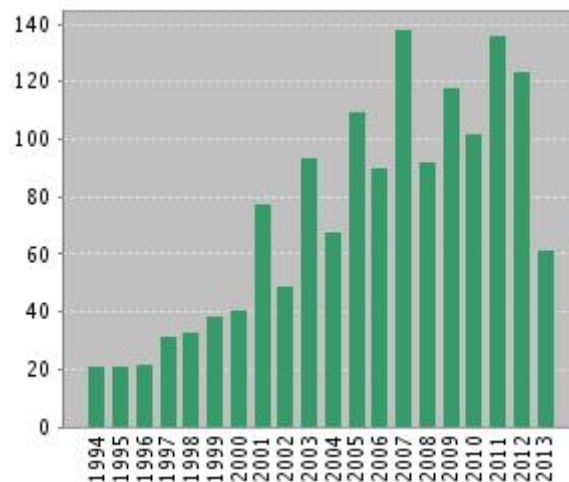

**Timespan=All years. Databases=SCI-EXPANDED, SSCI, CPCI-S, CPCI-SSH.**

**Published Items in Each Year**

The latest 20 years are displayed.

**Citations in Each Year**

The latest 20 years are displayed.

**Results found: 146**

Published Items in Each Year

The latest 20 years are displayed.

Citations in Each Year

The latest 20 years are displayed.

Results found:	116
Sum of the Times Cited:	1388
Average Citations per Item:	11.97
h-index:	22

The latest 20 years are displayed.

Citations in Each Year

The latest 20 years are displayed.

Results found:	119
Sum of the Times Cited:	955
Average Citations per Item:	8.03
h-index:	15

Citation Report Author=(MEDVEDEV NN) AND Address=(Novosibirsk)  
Timespan=All years. Databases=SCI-EXPANDED, SSCI, CPCI-S, CPCI-SSH.