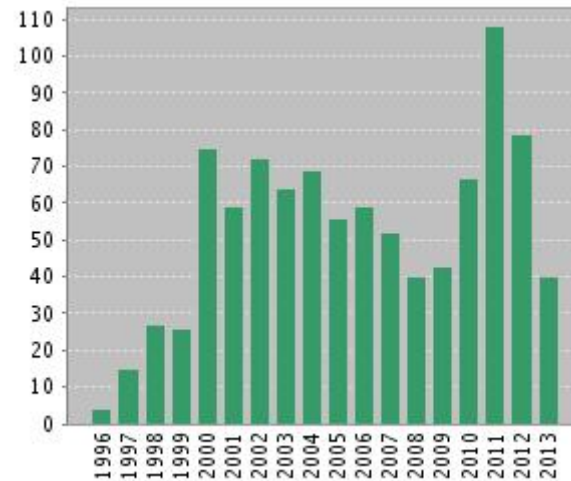

Published Items in Each Year

The latest 20 years are displayed.

Citations in Each Year

The latest 20 years are displayed.

Results found:	116
Sum of the Times Cited:	1388
Average Citations per Item:	11.97
h-index:	22

The latest 20 years are displayed. The latest 20 years are displayed.

Citation Report Author=(SUROVTSEV N\*)

Timespan=All years. Databases=SCI-EXPANDED, SSCI, CPCI-S, CPCI-SSH.

Published Items in Each Year

The latest 20 years are displayed.

Citations in Each Year

The latest 20 years are displayed.

Results found:	119
Sum of the Times Cited:	955
Average Citations per Item:	8.03
h-index:	15

Citation Report Author=(MEDVEDEV NN) AND Address=(Novosibirsk)  
Timespan=All years. Databases=SCI-EXPANDED, SSCI, CPCI-S, CPCI-SSH.

Published Items in Each Year

The latest 20 years are displayed.

Citations in Each Year

The latest 20 years are displayed.

Results found:	68
Sum of the Times Cited:	943
Average Citations per Item:	13.87
h-index:	18