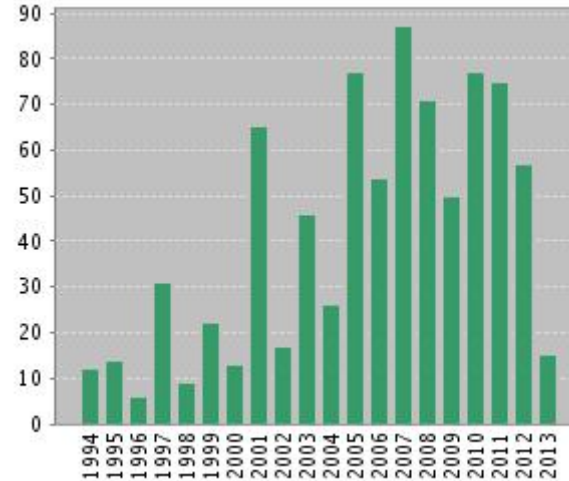

The latest 20 years are displayed.

Citations in Each Year

The latest 20 years are displayed.

Results found:	119
Sum of the Times Cited:	955
Average Citations per Item:	8.03
h-index:	15

Citation Report Author=(MEDVEDEV NN) AND Address=(Novosibirsk)  
Timespan=All years. Databases=SCI-EXPANDED, SSCI, CPCI-S, CPCI-SSH.

Published Items in Each Year

The latest 20 years are displayed.

Citations in Each Year

The latest 20 years are displayed.

Results found:	68
Sum of the Times Cited:	943
Average Citations per Item:	13.87
h-index:	18

Citation Report Author=(ZIBAREV AV)

Timespan=All years. Databases=SCI-EXPANDED, SSCI, CPCI-S, CPCI-SSH.

Published Items in Each Year

The latest 20 years are displayed.

Citations in Each Year

The latest 20 years are displayed.

Results found:	104
Sum of the Times Cited:	878
Average Citations per Item:	8.44
h-index:	16