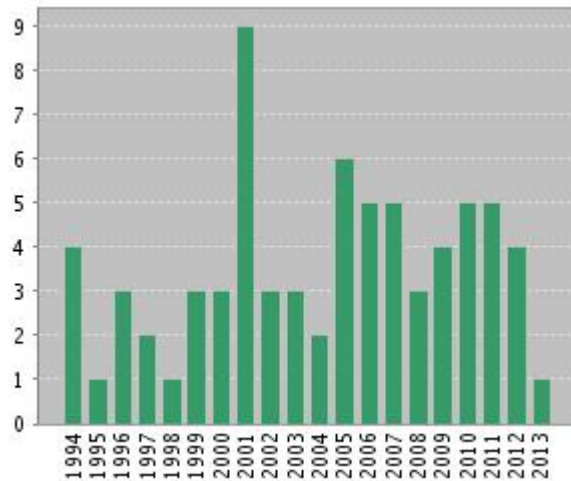

Citation Report Author=(ZIBAREV AV)

Timespan=All years. Databases=SCI-EXPANDED, SSCI, CPCI-S, CPCI-SSH.

Published Items in Each Year

The latest 20 years are displayed.