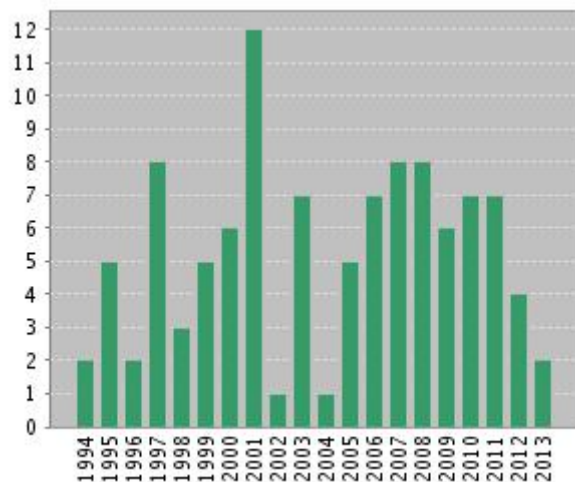

**Timespan=All years. Databases=SCI-EXPANDED, SSCI, CPCI-S, CPCI-SSH.**

**Published Items in Each Year**

The latest 20 years are displayed.

**Citations in Each Year**

The latest 20 years are displayed.

**Results found: 146**

Published Items in Each Year

The latest 20 years are displayed.

Citations in Each Year

The latest 20 years are displayed.

Results found:	116
Sum of the Times Cited:	1388
Average Citations per Item:	11.97
h-index:	22

The latest 20 years are displayed.

Citations in Each Year

The latest 20 years are displayed.

Results found:	119
Sum of the Times Cited:	955
Average Citations per Item:	8.03
h-index:	15

Citation Report Author=(MEDVEDEV NN) AND Address=(Novosibirsk)  
Timespan=All years. Databases=SCI-EXPANDED, SSCI, CPCI-S, CPCI-SSH.