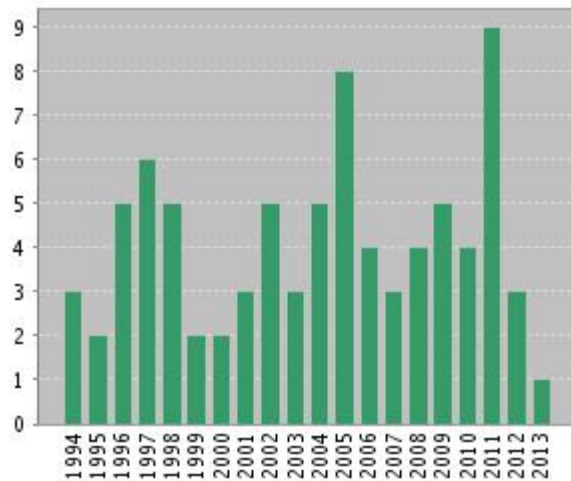

**Timespan=All years. Databases=SCI-EXPANDED, SSCI, CPCI-S, CPCI-SSH.**

**Published Items in Each Year**

The latest 20 years are displayed.

**Citations in Each Year**

The latest 20 years are displayed.

**Results found: 146**

**Sum of the Times Cited: 1569**

**Average Citations per Item: 10.75**

**h-index: 21**

Citation Report Author=(**DZUBA SA or DZYUBA SA**)

Timespan=All years. Databases=SCI-EXPANDED, SSCI, CPCI-S, CPCI-SSH.

Published Items in Each Year

The latest 20 years are displayed.

Citations in Each Year

The latest 20 years are displayed.

Results found:	116
Sum of the Times Cited:	1388
Average Citations per Item:	11.97
h-index:	22

The latest 20 years are displayed.

Citations in Each Year

The latest 20 years are displayed.

Results found:	119
Sum of the Times Cited:	955
Average Citations per Item:	8.03
h-index:	15

Citation Report Author=(MEDVEDEV NN) AND Address=(Novosibirsk)  
Timespan=All years. Databases=SCI-EXPANDED, SSCI, CPCI-S, CPCI-SSH.