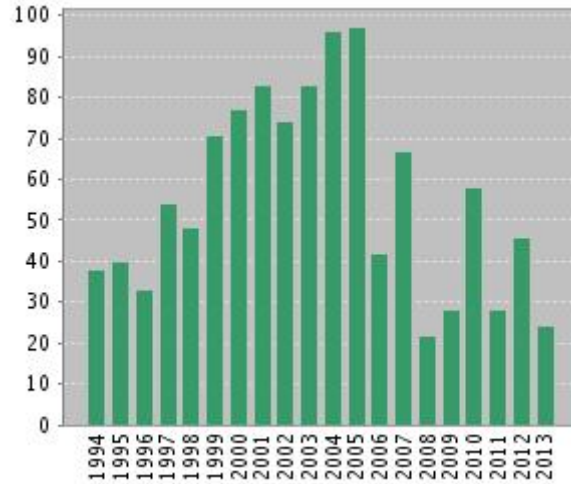

Citations in Each Year

Results found:	97
Sum of the Times Cited :	1357
Average Citations per Item:	13.99
h-index:	22

The latest 20 years are displayed. The latest 20 years are displayed.