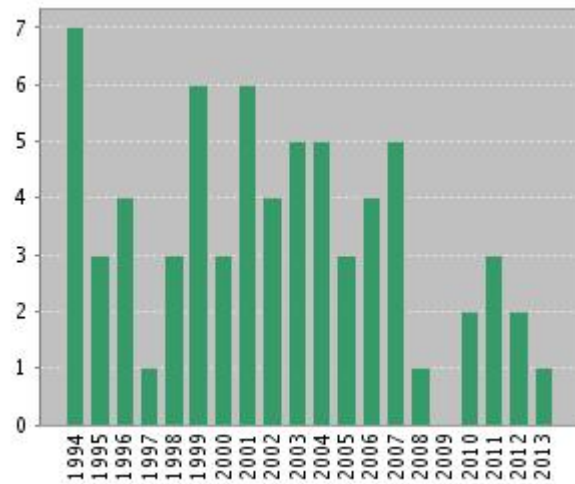

Citation Report Author=(**DOKTOROV AB**)

Timespan=All years. Databases=SCI-EXPANDED, SSCI, CPCI-S, CPCI-SSH.

Published Items in Each Year