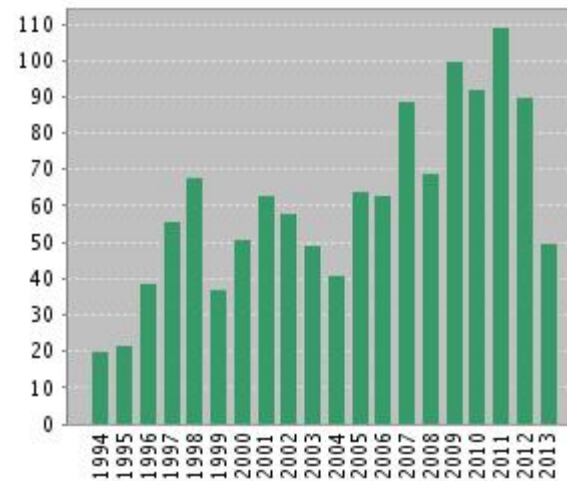

**Timespan=All years. Databases=SCI-EXPANDED, SSCI, CPCI-S, CPCI-SSH.**

**Published Items in Each Year**

The latest 20 years are displayed.

**Citations in Each Year**

The latest 20 years are displayed.

**Results found: 146**

**Sum of the Times Cited: 1569**

**Average Citations per Item: 10.75**

**h-index: 21**

Citation Report Author=(**DZUBA SA or DZYUBA SA**)

Timespan=All years. Databases=SCI-EXPANDED, SSCI, CPCI-S, CPCI-SSH.

Published Items in Each Year

The latest 20 years are displayed.

Citations in Each Year

The latest 20 years are displayed.

Results found:	116
Sum of the Times Cited:	1388
Average Citations per Item:	11.97
h-index:	22