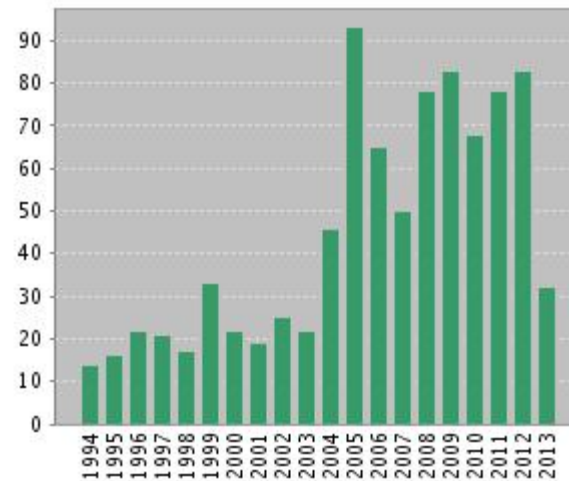

Published Items in Each Year

The latest 20 years are displayed.

Citations in Each Year

The latest 20 years are displayed.

Results found:	116
Sum of the Times Cited:	1388
Average Citations per Item:	11.97
h-index:	22

The latest 20 years are displayed.

Citations in Each Year

The latest 20 years are displayed.

Results found:	119
Sum of the Times Cited:	955
Average Citations per Item:	8.03
h-index:	15

Citation Report Author=(MEDVEDEV NN) AND Address=(Novosibirsk)  
Timespan=All years. Databases=SCI-EXPANDED, SSCI, CPCI-S, CPCI-SSH.

Published Items in Each Year

The latest 20 years are displayed.

Citations in Each Year

The latest 20 years are displayed.

Results found:	68
Sum of the Times Cited:	943
Average Citations per Item:	13.87
h-index:	18