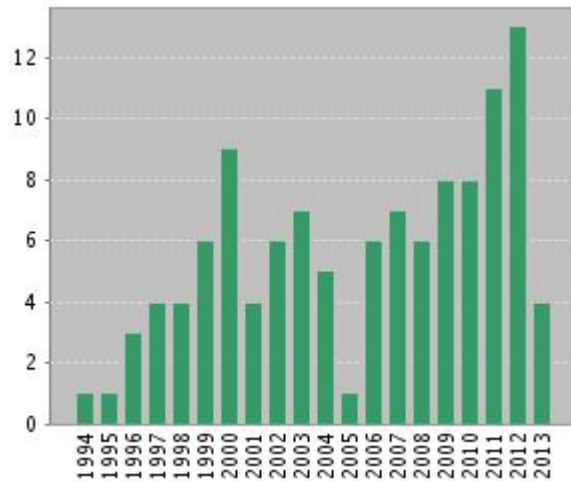

Published Items in Each Year

The latest 20 years are displayed.

Citations in Each Year

The latest 20 years are displayed.

Results found:	116
Sum of the Times Cited:	1388
Average Citations per Item:	11.97
h-index:	22

The latest 20 years are displayed.

Citations in Each Year

The latest 20 years are displayed.

Results found:	119
Sum of the Times Cited:	955
Average Citations per Item:	8.03
h-index:	15

Citation Report Author=(MEDVEDEV NN) AND Address=(Novosibirsk)  
Timespan=All years. Databases=SCI-EXPANDED, SSCI, CPCI-S, CPCI-SSH.