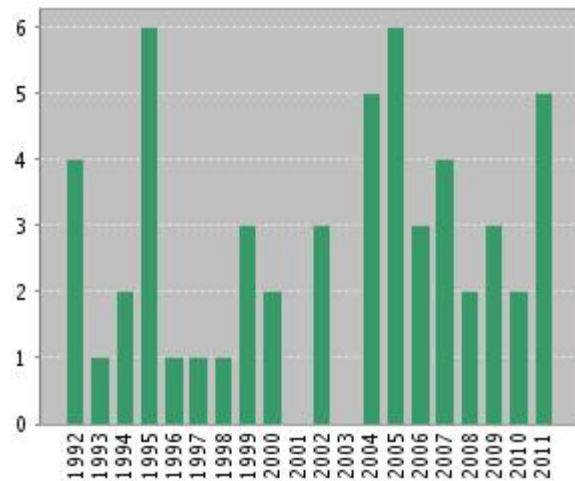

Published Items in Each Year

The latest 20 years are displayed.

Citations in Each Year

The latest 20 years are displayed.

Results found:	116
Sum of the Times Cited:	1388
Average Citations per Item:	11.97
h-index:	22

The latest 20 years are displayed.

Citations in Each Year

The latest 20 years are displayed.

Results found:	119
Sum of the Times Cited:	955
Average Citations per Item:	8.03
h-index:	15

Citation Report Author=(MEDVEDEV NN) AND Address=(Novosibirsk)  
Timespan=All years. Databases=SCI-EXPANDED, SSCI, CPCI-S, CPCI-SSH.

Published Items in Each Year

The latest 20 years are displayed.

Citations in Each Year

The latest 20 years are displayed.

Results found:	68
Sum of the Times Cited:	943
Average Citations per Item:	13.87
h-index:	18