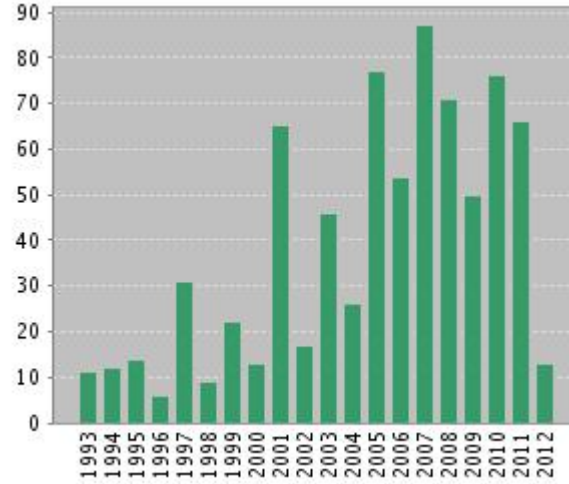

Timespan=All Years. Databases=SCI-EXPANDED, SSCI.

Published Items in Each Year

The latest 20 years are displayed.

Citations in Each Year

The latest 20 years are displayed.

Results found:

113

Sum of the Times Cited : 1280

The latest 20 years are displayed.

Results found:

108

Sum of the Times Cited :

868

Average Citations per Item: 8.04

h-index:

15

Citation Report

Author = (ZIBAREV AV)

Timespan=All Years. Databases=SCI-EXPANDED, SSCI.

Published Items in Each Year

The latest 20 years are displayed.

Citations in Each Year

The latest 20 years are displayed.

Results found:

98

Sum of the Times Cited :

809

Average Citations per Item: 8.26

h-index:

16