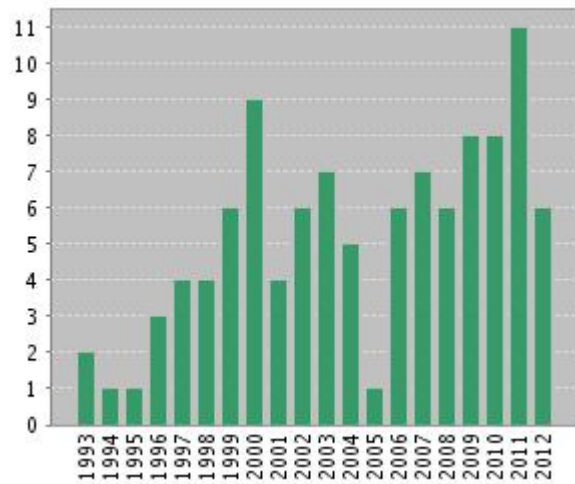

Published Items in Each Year

The latest 20 years are displayed.

Citations in Each Year

The latest 20 years are displayed.

Results found: 139

Sum of the Times Cited : 1433

Average Citations per Item: 10.31

h-index: 20

Timespan=All Years. Databases=SCI-EXPANDED, SSCI.

Published Items in Each Year

The latest 20 years are displayed.

Citations in Each Year

The latest 20 years are displayed.

Results found:

113

Sum of the Times Cited : 1280

Average Citations per Item: 11.33

h-index: 20

Citation Report

Author = (SUROVTSEV N*)

Timespan=All Years. Databases=SCI-EXPANDED, SSCI.

Published Items in Each Year

The latest 20 years are displayed.

Citations in Each Year

The latest 20 years are displayed.

Results found:

108

Sum of the Times Cited :

868

Average Citations per Item: 8.04

h-index:

15