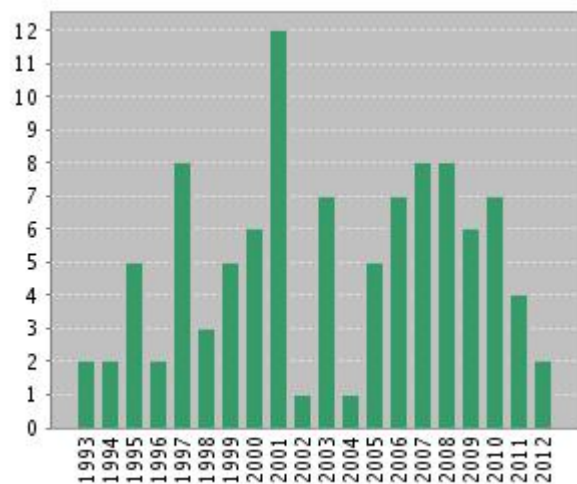

Ниже приведены показатели цитирования пяти преподавателей кафедры-лидеров по данным параметрам.

Использована информация базы данных ISI Web of Knowledge по состоянию на **июнь 2012 года**.

Citation Report **Author = (GRITSAN N*)**
Timespan=All Years. Databases=SCI-EXPANDED, SSCI.

Published Items in Each Year

The latest 20 years are displayed.

Citations in Each Year

The latest 20 years are displayed.

Results found: 139

Sum of the Times Cited : 1433

Average Citations per Item: 10.31

h-index: 20

Timespan=All Years. Databases=SCI-EXPANDED, SSCI.

Published Items in Each Year

The latest 20 years are displayed.

Citations in Each Year

The latest 20 years are displayed.

Results found:

113

Sum of the Times Cited : 1280

The latest 20 years are displayed.

Results found:

108

Sum of the Times Cited :

868

Average Citations per Item: 8.04

h-index:

15