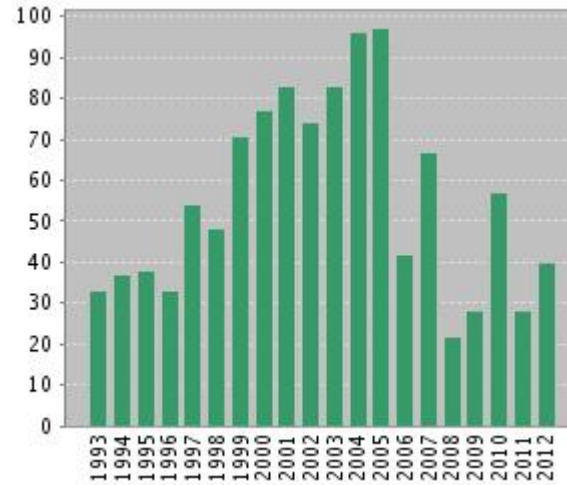

Citations in Each Year

The latest 20 years are displayed.

Results found:

96

Sum of the Times Cited : 1320

Average Citations per Item: 13.75

h-index:

21