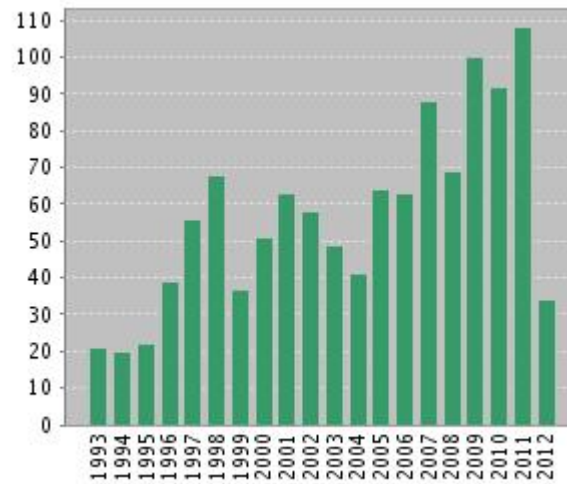

Published Items in Each Year

The latest 20 years are displayed.

Citations in Each Year

The latest 20 years are displayed.

Results found: 139

Sum of the Times Cited : 1433

Average Citations per Item: 10.31

h-index: 20

Results found:

96

Sum of the Times Cited : 1320

Average Citations per Item: 13.75

h-index:

21

Citation Report

Author = (DZUBA SA or DZYUBA SA)

Timespan=All Years. Databases=SCI-EXPANDED, SSCI.

Published Items in Each Year

The latest 20 years are displayed.

Citations in Each Year

The latest 20 years are displayed.

Results found:

113

Sum of the Times Cited : 1280

The latest 20 years are displayed.

Results found:

108

Sum of the Times Cited :

868

Average Citations per Item: 8.04

h-index:

15