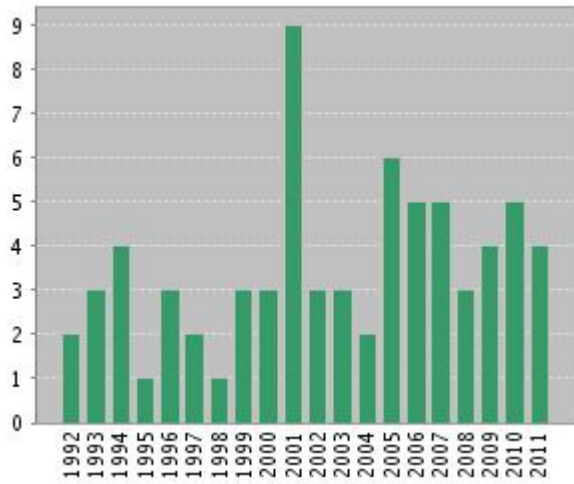

Published Items in Each Year

The latest 20 years are displayed.

Citations in Each Year

The latest 20 years are displayed.

Results found: 139

Sum of the Times Cited : 1433

Average Citations per Item: 10.31

h-index: 20

Timespan=All Years. Databases=SCI-EXPANDED, SSCI.

Published Items in Each Year

The latest 20 years are displayed.

Citations in Each Year

The latest 20 years are displayed.

Results found:

113

Sum of the Times Cited : 1280

The latest 20 years are displayed.

Results found:

108

Sum of the Times Cited :

868

Average Citations per Item: 8.04

h-index:

15

Citation Report

Author = (ZIBAREV AV)

Timespan=All Years. Databases=SCI-EXPANDED, SSCI.

Published Items in Each Year

The latest 20 years are displayed.

Citations in Each Year

The latest 20 years are displayed.