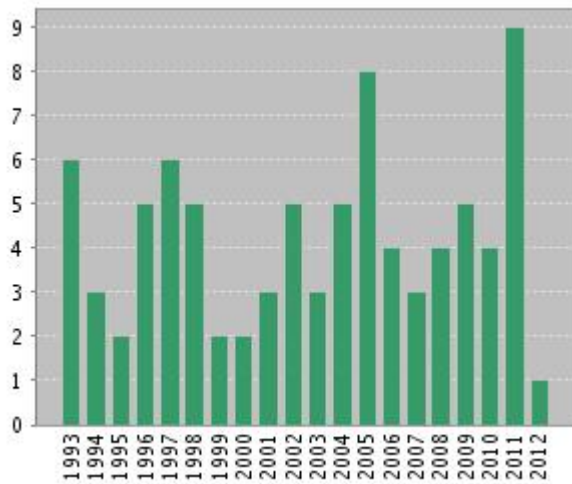

Published Items in Each Year

The latest 20 years are displayed.

Citations in Each Year

The latest 20 years are displayed.

Results found: 139

Sum of the Times Cited : 1433

Average Citations per Item: 10.31

h-index: 20

Results found:

96

Sum of the Times Cited : 1320

Average Citations per Item: 13.75

h-index:

21

Citation Report

Author = (DZUBA SA or DZYUBA SA)

Timespan=All Years. Databases=SCI-EXPANDED, SSCI.

Published Items in Each Year

The latest 20 years are displayed.

Citations in Each Year

The latest 20 years are displayed.

Results found:

113

Sum of the Times Cited : 1280

The latest 20 years are displayed.

Results found:

108

Sum of the Times Cited :

868

Average Citations per Item: 8.04

h-index:

15