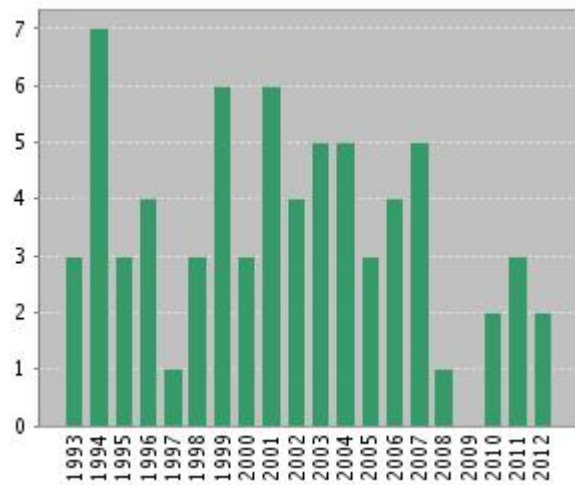

Citation Report

Author = (DOKTOROV AB)

Timespan=All Years. Databases=SCI-EXPANDED, SSCI.

Published Items in Each Year

The latest 20 years are displayed.