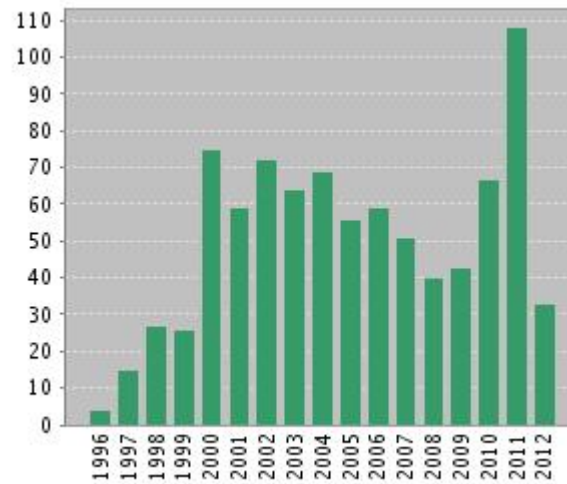

Published Items in Each Year

The latest 20 years are displayed.

Citations in Each Year

The latest 20 years are displayed.

Results found: 139

Sum of the Times Cited : 1433

Average Citations per Item: 10.31

h-index: 20

Timespan=All Years. Databases=SCI-EXPANDED, SSCI.

Published Items in Each Year

The latest 20 years are displayed.

Citations in Each Year

The latest 20 years are displayed.

Results found:

113

Sum of the Times Cited : 1280

Average Citations per Item: 11.33

h-index: 20

Citation Report

Author = (SUROVTSEV N*)

Timespan=All Years. Databases=SCI-EXPANDED, SSCI.

Published Items in Each Year

The latest 20 years are displayed.

Citations in Each Year

The latest 20 years are displayed.

Results found:

108

Sum of the Times Cited :

868

Average Citations per Item: 8.04

h-index:

15