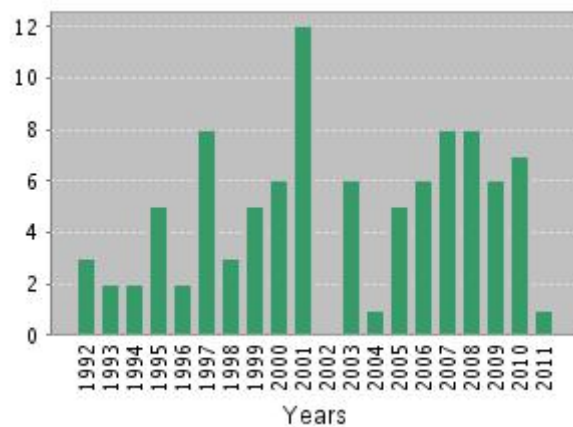

Ниже приведены показатели цитирования пяти преподавателей кафедры-лидеров по данным параметрам.

Использована информация базы данных ISI Web of Knowledge по состоянию на **апрель 2011 года**.

Citation Report Author = (**GRITSAN N***)
Timespan=All Years. Databases=SCI-EXPANDED, SSCI.

Published Items in Each Year

The latest 20 years are displayed.

Citations in Each Year

The latest 20 years are displayed.

Results found: 131

Sum of the Times Cited : 1,257

Average Citations per Item: 9.60

h-index: 20

Published Items in Each Year

The latest 20 years are displayed.

Citations in Each Year

The latest 20 years are displayed.

Results found: 102

Sum of the Times Cited : 1,124

Average Citations per Item: 11.02

h-index: 18

Citations in Each Year

The latest 20 years are displayed.

Results found: 96

Sum of the Times Cited : 715

Average Citations per Item: 7.45

h-index: 15