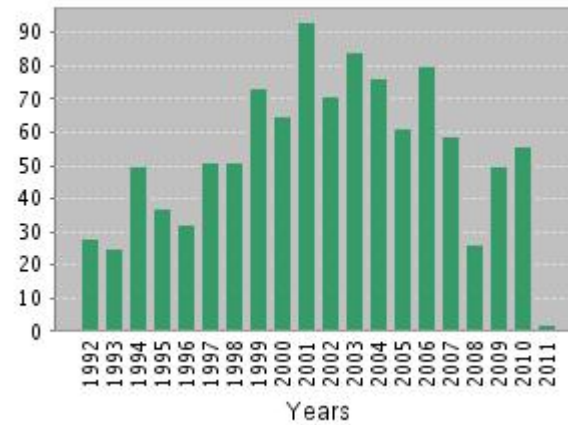

Published Items in Each Year

The latest 20 years are displayed.

Citations in Each Year

The latest 20 years are displayed.

Results found: 131

Sum of the Times Cited : 1,257

Average Citations per Item: 9.60

h-index: 20

Citation Report

Author = (DOKTOROV AB)

Timespan=All Years. Databases=SCI-EXPANDED, SSCI.

Published Items in Each Year

The latest 20 years are displayed.

Citations in Each Year

The latest 20 years are displayed.

Results found:

91

Sum of the Times Cited : 1,246

Average Citations per Item: 13.69

h-index: 20

Citation Report

Author = (DZUBA SA or DZYUBA SA)

Timespan=All Years. Databases=SCI-EXPANDED, SSCI.

Published Items in Each Year

The latest 20 years are displayed.

Citations in Each Year

The latest 20 years are displayed.

Results found: 102

Sum of the Times Cited : 1,124

Average Citations per Item: 11.02

h-index: 18