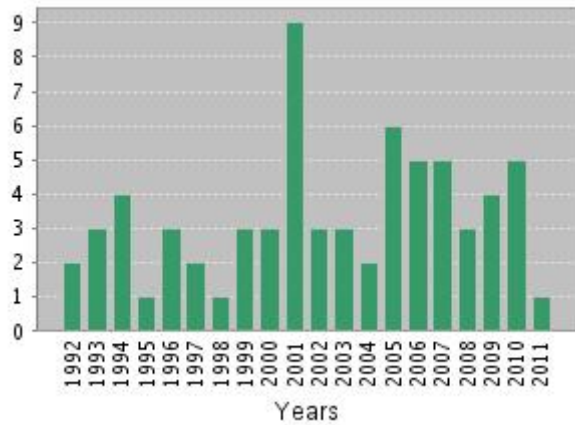

Published Items in Each Year

The latest 20 years are displayed.

Citations in Each Year

The latest 20 years are displayed.

Results found: 131

Sum of the Times Cited : 1,257

Average Citations per Item: 9.60

h-index: 20

Published Items in Each Year

The latest 20 years are displayed.

Citations in Each Year

The latest 20 years are displayed.

Results found: 102

Sum of the Times Cited : 1,124

Average Citations per Item: 11.02

h-index: 18

h-index: 15

The latest 20 years are displayed.

The latest 20 years are displayed.

Citation Report

Author = (ZIBAREV AV)

Timespan=All Years. Databases=SCI-EXPANDED, SSCI.

Published Items in Each Year

The latest 20 years are displayed.

Citations in Each Year

The latest 20 years are displayed.

Results found: 96

Sum of the Times Cited : 715

Average Citations per Item: 7.45

h-index: 15