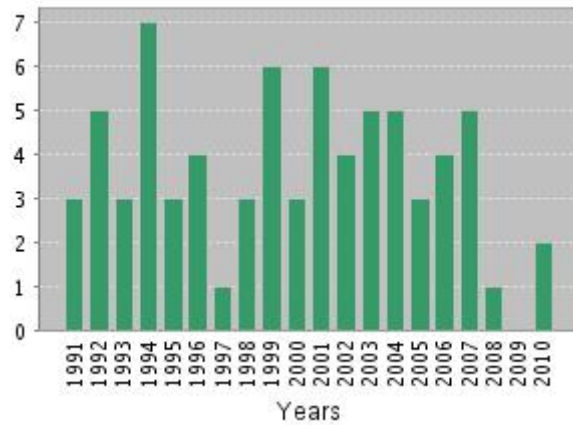

Citation Report

Author = (DOKTOROV AB)

Timespan=All Years. Databases=SCI-EXPANDED, SSCI.

Published Items in Each Year

The latest 20 years are displayed.