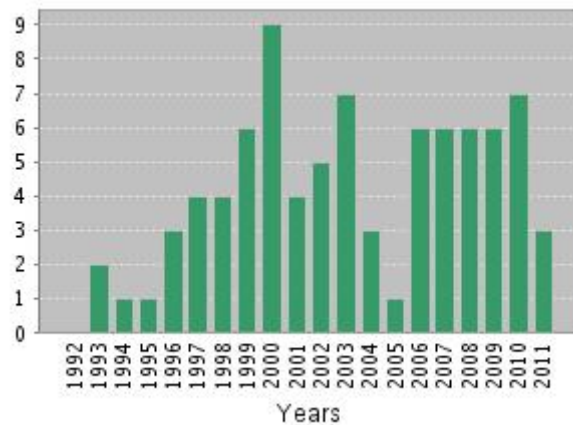

Published Items in Each Year

The latest 20 years are displayed.

Citations in Each Year

The latest 20 years are displayed.

Results found: 131

Sum of the Times Cited : 1,257

Average Citations per Item: 9.60

h-index: 20

Published Items in Each Year

The latest 20 years are displayed.

Citations in Each Year

The latest 20 years are displayed.

Results found: 102

Sum of the Times Cited : 1,124

Average Citations per Item: 11.02

h-index: 18

Citation Report

Author = (SUROVTSEV N*)

Timespan=All Years. Databases=SCI-EXPANDED, SSCI.

Published Items in Each Year

Citations in Each Year

Results found: 87

Sum of the Times Cited : 752

Average Citations per Item: 8.64