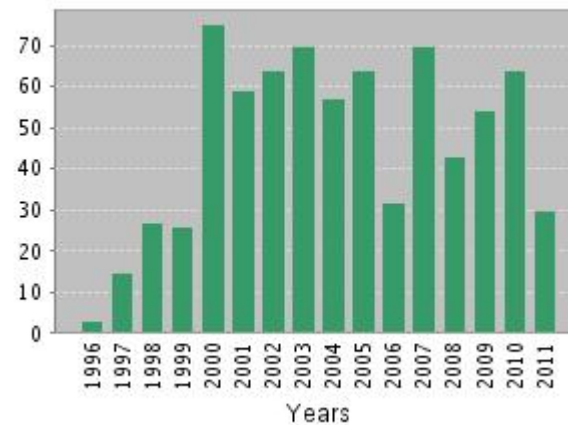

Published Items in Each Year

The latest 20 years are displayed.

Citations in Each Year

The latest 20 years are displayed.

Results found: 131

Sum of the Times Cited : 1,257

Average Citations per Item: 9.60

h-index: 20

Published Items in Each Year

The latest 20 years are displayed.

Citations in Each Year

The latest 20 years are displayed.

Results found: 102

Sum of the Times Cited : 1,124

Average Citations per Item: 11.02

h-index: 18

Citation Report

Author = (SUROVTSEV N*)

Timespan=All Years. Databases=SCI-EXPANDED, SSCI.

Published Items in Each Year

Citations in Each Year

Results found: 87

Sum of the Times Cited : 752

Average Citations per Item: 8.64

h-index: 15

The latest 20 years are displayed.

The latest 20 years are displayed.

Citation Report

Author = (ZIBAREV AV)

Timespan=All Years. Databases=SCI-EXPANDED, SSCI.

Published Items in Each Year

The latest 20 years are displayed.