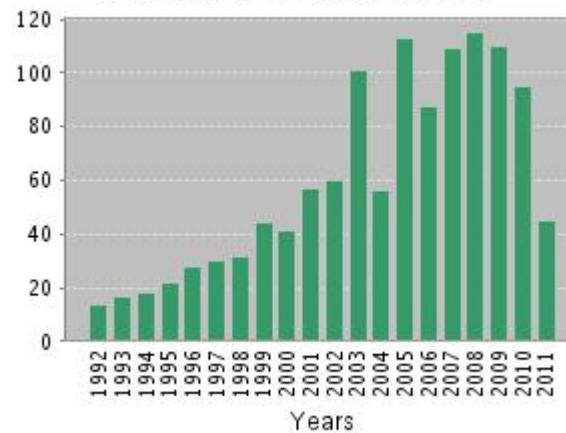

Ниже приведены показатели цитирования пяти преподавателей кафедры-лидеров по данным параметрам.

Использована информация базы данных ISI Web of Knowledge по состоянию на **апрель 2011 года**.

Citation Report Author = (**GRITSAN N***)
Timespan=All Years. Databases=SCI-EXPANDED, SSCI.

Published Items in Each Year

The latest 20 years are displayed.

Citations in Each Year

The latest 20 years are displayed.

Results found: 131

Sum of the Times Cited : 1,257

Average Citations per Item: 9.60

h-index: 20

Published Items in Each Year

The latest 20 years are displayed.

Citations in Each Year

The latest 20 years are displayed.

Results found: 102

Sum of the Times Cited : 1,124

Average Citations per Item: 11.02

h-index: 18

Citations in Each Year

The latest 20 years are displayed.

Results found: 96

Sum of the Times Cited : 715

Average Citations per Item: 7.45

h-index: 15