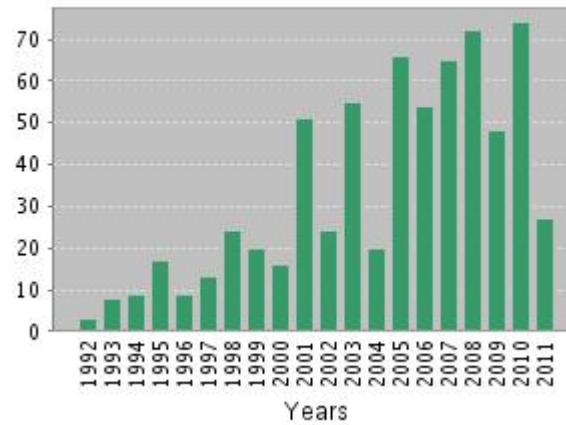

Published Items in Each Year

The latest 20 years are displayed.

Citations in Each Year

The latest 20 years are displayed.

Results found: 131

Sum of the Times Cited : 1,257

Average Citations per Item: 9.60

h-index: 20

Published Items in Each Year

The latest 20 years are displayed.

Citations in Each Year

The latest 20 years are displayed.

Results found: 102

Sum of the Times Cited : 1,124

Average Citations per Item: 11.02

h-index: 18

h-index: 15

The latest 20 years are displayed.

The latest 20 years are displayed.

Citation Report

Author = (ZIBAREV AV)

Timespan=All Years. Databases=SCI-EXPANDED, SSCI.

Published Items in Each Year

The latest 20 years are displayed.

Citations in Each Year

The latest 20 years are displayed.

Results found: 96

Sum of the Times Cited : 715

Average Citations per Item: 7.45

h-index: 15