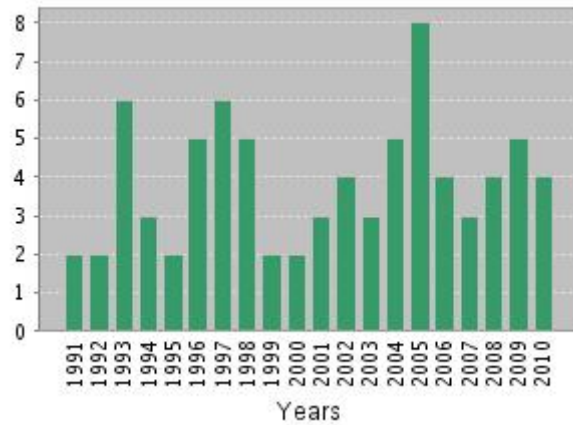

Published Items in Each Year

The latest 20 years are displayed.

Citations in Each Year

The latest 20 years are displayed.

Results found: 131

Sum of the Times Cited : 1,257

Average Citations per Item: 9.60

h-index: 20

Results found:

91

Sum of the Times Cited : 1,246

Average Citations per Item: 13.69

h-index: 20

Citation Report

Author = (DZUBA SA or DZYUBA SA)

Timespan=All Years. Databases=SCI-EXPANDED, SSCI.

Published Items in Each Year

The latest 20 years are displayed.

Citations in Each Year

The latest 20 years are displayed.

Results found: 102

Sum of the Times Cited : 1,124

Average Citations per Item: 11.02

h-index: 18