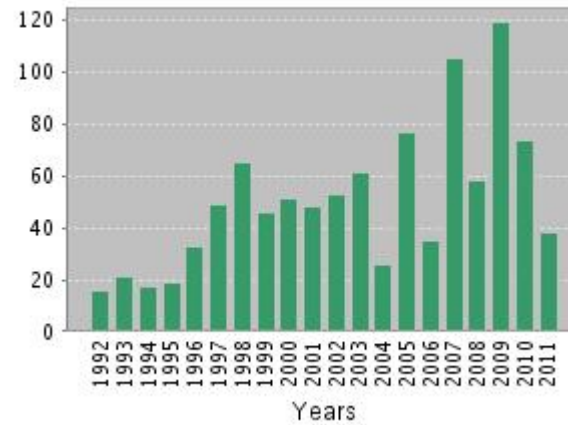

Published Items in Each Year

The latest 20 years are displayed.

Citations in Each Year

The latest 20 years are displayed.

Results found: 131

Sum of the Times Cited : 1,257

Average Citations per Item: 9.60

h-index: 20

Results found:

91

Sum of the Times Cited : 1,246

Average Citations per Item: 13.69

h-index: 20

Citation Report

Author = (DZUBA SA or DZYUBA SA)

Timespan=All Years. Databases=SCI-EXPANDED, SSCI.

Published Items in Each Year

The latest 20 years are displayed.

Citations in Each Year

The latest 20 years are displayed.

Results found: 102

Sum of the Times Cited : 1,124

Average Citations per Item: 11.02

h-index: 18