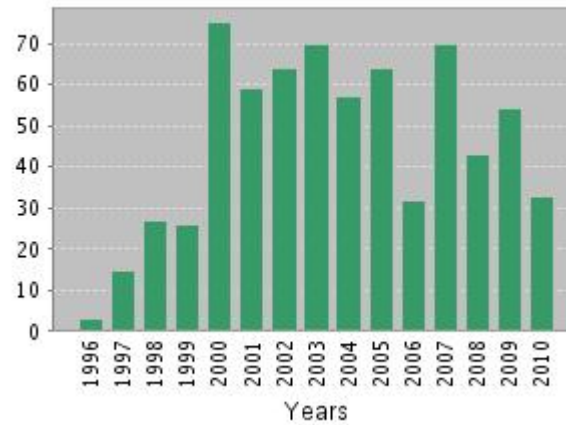

Published Items in Each Year

The latest 20 years are displayed.

Citations in Each Year

The latest 20 years are displayed.

Results found: **90**

Sum of the Times Cited : **1,218**

Average Citations per Item: **13.53**

17

The latest 20 years are displayed.

The latest 20 years are displayed.

Citation Report

Author = (SUROVTSEV N*)

Timespan=All Years. Databases=SCI-EXPANDED, SSCI.

Published Items in Each Year

The latest 20 years are displayed.

Citations in Each Year

The latest 20 years are displayed.

Results found: 80

Sum of the Times Cited : 691

Average Citations per Item: 8.64

h-index: 14

Citation Report

Author = (ZIBAREV AV)

Timespan=All Years. Databases=SCI-EXPANDED, SSCI.

Published Items in Each Year

The latest 20 years are displayed.

Citations in Each Year

The latest 20 years are displayed.

Results found: 90

Sum of the Times Cited : 624