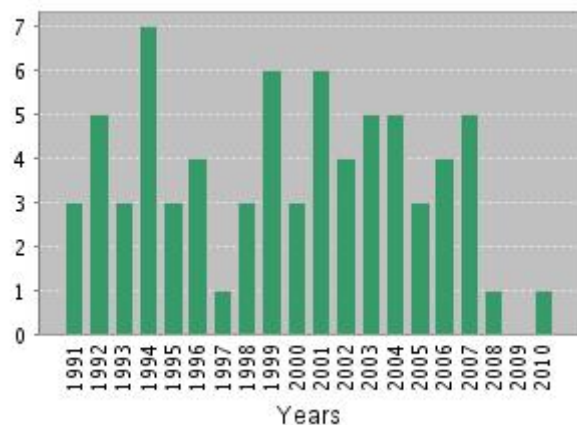

Published Items in Each Year

The latest 20 years are displayed.

Citations in Each Year

The latest 20 years are displayed.

Results found: **90**

Sum of the Times Cited : **1,218**

Average Citations per Item: **13.53**

h-index: **20**

Citation Report

Author = (GRITSAN N*)

Timespan=All Years. Databases=SCI-EXPANDED, SSCI.

Published Items in Each Year

Citations in Each Year

Results found: 124

Sum of the Times Cited : 1,146

Average Citations per Item: 9.24

h-index: 19

The latest 20 years are displayed.

The latest 20 years are displayed.

Citation Report

Author = (DZUBA SA or DZYUBA SA)

Timespan=All Years. Databases=SCI-EXPANDED, SSCI.

Timespan=All Years. Databases=SCI-EXPANDED, SSCI.

Published Items in Each Year

The latest 20 years are displayed.

Citations in Each Year

The latest 20 years are displayed.

Results found: 90

Sum of the Times Cited : 624