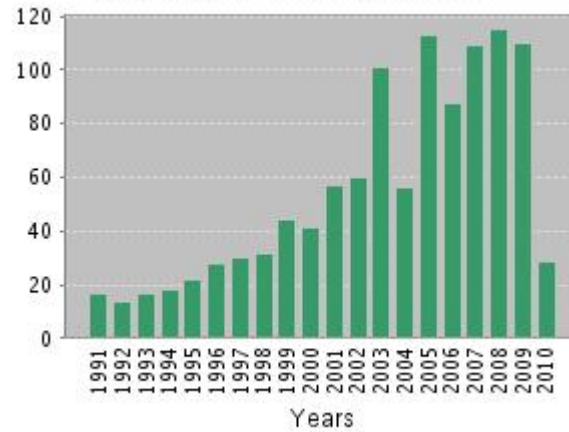

Published Items in Each Year

The latest 20 years are displayed.

Citations in Each Year

The latest 20 years are displayed.

Results found: **90**

Sum of the Times Cited : **1,218**

Average Citations per Item: **13.53**

h-index: **20**

Citation Report

Author = (GRITSAN N*)

Timespan=All Years. Databases=SCI-EXPANDED, SSCI.

Published Items in Each Year

Citations in Each Year

Results found: 124

Sum of the Times Cited : 1,146

Average Citations per Item: 9.24

h-index: 19

The latest 20 years are displayed.

The latest 20 years are displayed.

Citation Report

Author = (DZUBA SA or DZYUBA SA)

Timespan=All Years. Databases=SCI-EXPANDED, SSCI.