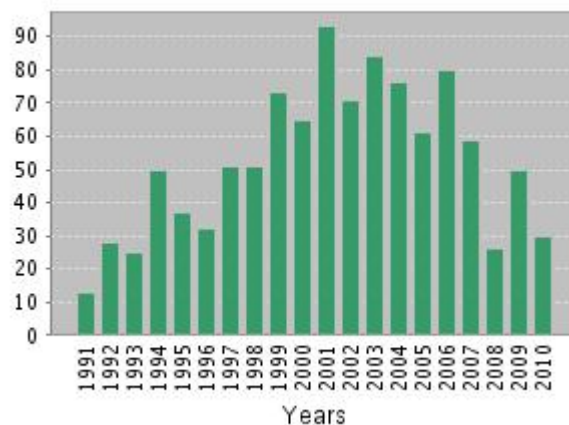

Ниже приведены показатели цитирования пяти преподавателей кафедры-лидеров по данным параметрам.

Использована информация базы данных ISI Web of Knowledge по состоянию на **июнь 2010 года**.

Citation Report Author = (**DOKTOROV AB**)
Timespan=All Years. Databases=SCI-EXPANDED, SSCI.

Published Items in Each Year

The latest 20 years are displayed.

Citations in Each Year

The latest 20 years are displayed.

Results found: **90**

Sum of the Times Cited : **1,218**

Average Citations per Item: **13.53**

Average Citations per Item: 9.24

h-index: 19

The latest 20 years are displayed.

The latest 20 years are displayed.

Citation Report

Author = (DZUBA SA or DZYUBA SA)

Timespan=All Years. Databases=SCI-EXPANDED, SSCI.

Timespan=All Years. Databases=SCI-EXPANDED, SSCI.

Published Items in Each Year

The latest 20 years are displayed.

Citations in Each Year

The latest 20 years are displayed.

Results found: 90

Sum of the Times Cited : 624