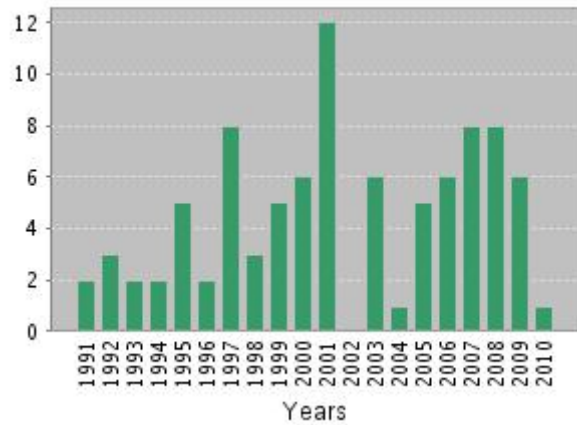

Published Items in Each Year

The latest 20 years are displayed.

Citations in Each Year

The latest 20 years are displayed.

Results found: **90**

Sum of the Times Cited : **1,218**

Average Citations per Item: **13.53**

h-index: **20**

Citation Report

Author = (GRITSAN N*)

Timespan=All Years. Databases=SCI-EXPANDED, SSCI.

Published Items in Each Year

Citations in Each Year

Results found: 124

Sum of the Times Cited : 1,146

Average Citations per Item: 9.24

h-index: 19

The latest 20 years are displayed.

The latest 20 years are displayed.

Citation Report

Author = (DZUBA SA or DZYUBA SA)

Timespan=All Years. Databases=SCI-EXPANDED, SSCI.

Timespan=All Years. Databases=SCI-EXPANDED, SSCI.

Published Items in Each Year

The latest 20 years are displayed.

Citations in Each Year

The latest 20 years are displayed.

Results found: 90

Sum of the Times Cited : 624