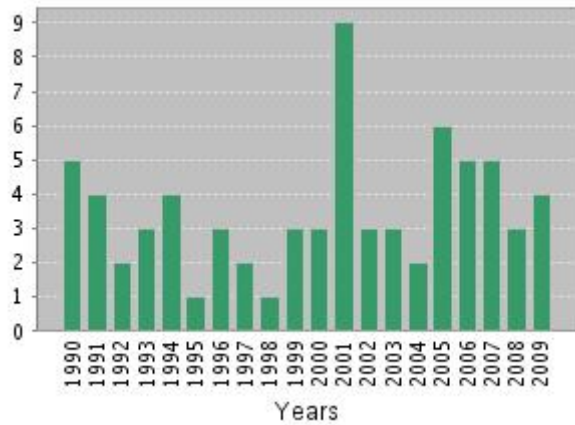

Published Items in Each Year

The latest 20 years are displayed.

Citations in Each Year

The latest 20 years are displayed.

Results found: **90**

Sum of the Times Cited : **1,218**

Average Citations per Item: **13.53**

17

The latest 20 years are displayed.

The latest 20 years are displayed.

Citation Report

Author = (SUROVTSEV N*)

Timespan=All Years. Databases=SCI-EXPANDED, SSCI.

Published Items in Each Year

The latest 20 years are displayed.

Citations in Each Year

The latest 20 years are displayed.

Results found: 80

Sum of the Times Cited : 691

Average Citations per Item: 8.64

h-index: 14

Citation Report

Author = (ZIBAREV AV)

Timespan=All Years. Databases=SCI-EXPANDED, SSCI.

Published Items in Each Year

The latest 20 years are displayed.

Citations in Each Year

The latest 20 years are displayed.

Results found: 90

Sum of the Times Cited : 624