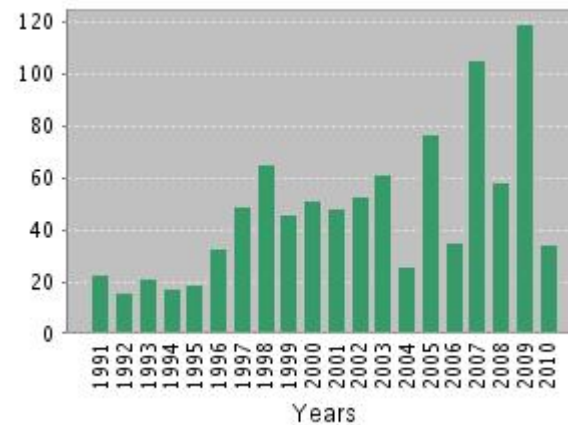

Published Items in Each Year

The latest 20 years are displayed.

Citations in Each Year

The latest 20 years are displayed.

Results found: **90**

Sum of the Times Cited : **1,218**

Average Citations per Item: **13.53**

Average Citations per Item: 9.24

h-index: 19

The latest 20 years are displayed.

The latest 20 years are displayed.

Citation Report

Author = (DZUBA SA or DZYUBA SA)

Timespan=All Years. Databases=SCI-EXPANDED, SSCI.

Published Items in Each Year

Citations in Each Year

Results found:

100

Sum of the Times Cited :

1,049

Average Citations per Item: 10.49

h-index: