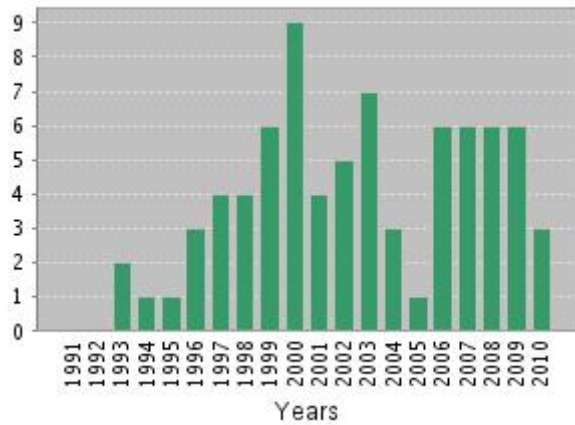

Published Items in Each Year

The latest 20 years are displayed.

Citations in Each Year

The latest 20 years are displayed.

Results found: **90**

Sum of the Times Cited : **1,218**

Average Citations per Item: **13.53**

17

The latest 20 years are displayed.

The latest 20 years are displayed.

Citation Report

Author = (SUROVTSEV N*)

Timespan=All Years. Databases=SCI-EXPANDED, SSCI.

Published Items in Each Year

The latest 20 years are displayed.

Citations in Each Year

The latest 20 years are displayed.

Results found: 80

Sum of the Times Cited : 691

Average Citations per Item: 8.64

h-index: 14

Citation Report

Author = (ZIBAREV AV)

Timespan=All Years. Databases=SCI-EXPANDED, SSCI.

Published Items in Each Year

The latest 20 years are displayed.

Citations in Each Year

The latest 20 years are displayed.

Results found: 90

Sum of the Times Cited : 624