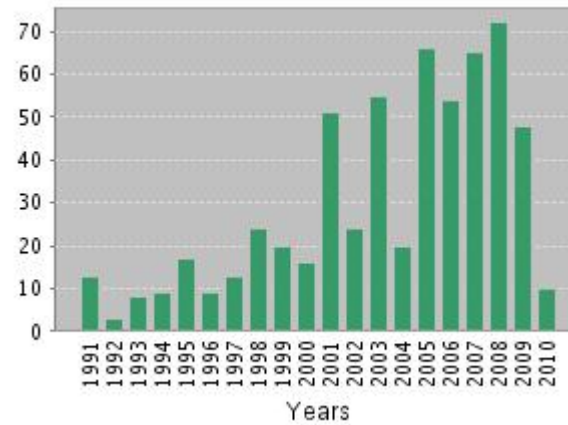

Published Items in Each Year

The latest 20 years are displayed.

Citations in Each Year

The latest 20 years are displayed.

Results found: **90**

Sum of the Times Cited : **1,218**

Average Citations per Item: **13.53**

17

The latest 20 years are displayed.

The latest 20 years are displayed.

Citation Report

Author = (SUROVTSEV N*)

Timespan=All Years. Databases=SCI-EXPANDED, SSCI.

Published Items in Each Year

The latest 20 years are displayed.

Citations in Each Year

The latest 20 years are displayed.

Results found: 80

Sum of the Times Cited : 691

Average Citations per Item: 8.64

h-index: 14

Citation Report

Author = (ZIBAREV AV)

Timespan=All Years. Databases=SCI-EXPANDED, SSCI.

Published Items in Each Year

The latest 20 years are displayed.

Citations in Each Year

The latest 20 years are displayed.

Results found: 90

Sum of the Times Cited : 624