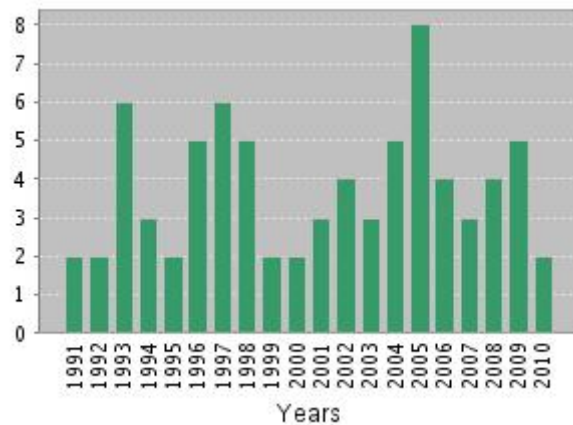

Published Items in Each Year

The latest 20 years are displayed.

Citations in Each Year

The latest 20 years are displayed.

Results found: **90**

Sum of the Times Cited : **1,218**

Average Citations per Item: **13.53**

Average Citations per Item: 9.24

h-index: 19

The latest 20 years are displayed.

The latest 20 years are displayed.

Citation Report

Author = (DZUBA SA or DZYUBA SA)

Timespan=All Years. Databases=SCI-EXPANDED, SSCI.

Published Items in Each Year

Citations in Each Year

Results found:

100

Sum of the Times Cited :

1,049

Average Citations per Item: 10.49

h-index:

Timespan=All Years. Databases=SCI-EXPANDED, SSCI.

Published Items in Each Year

The latest 20 years are displayed.

Citations in Each Year

The latest 20 years are displayed.

Results found: 90

Sum of the Times Cited : 624